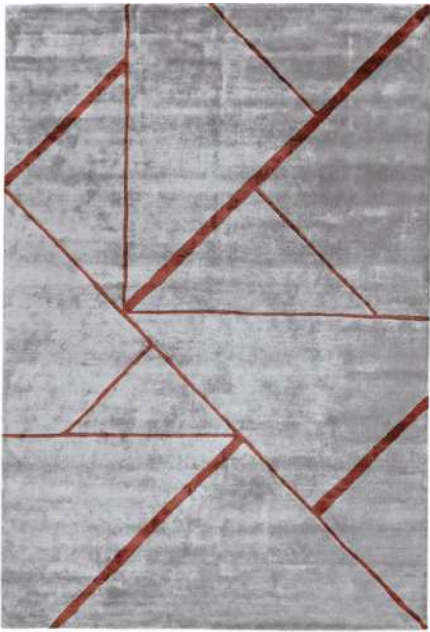

Luxury

MONTANA GREY

Product code: 100305-1

Immerse yourself in the refined charm of grey hues adorned with striking red lines. This luxury carpet is not just flooring

Available Sizes:

170x240cm

200x300cm

Custom dimensions under request