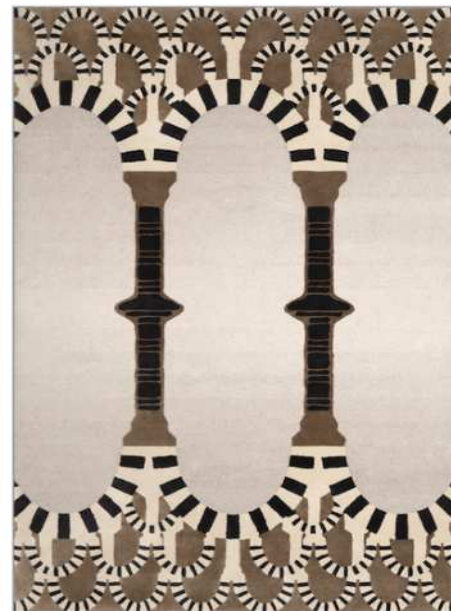

DAMASCA BEIGE

Product code: 100260-1

A unique handtufted wool and Tencel rug with classic Damascus motifs that will make any room more cozy.

Available Sizes:

170x240cm
200x300cm

Custom dimensions under request