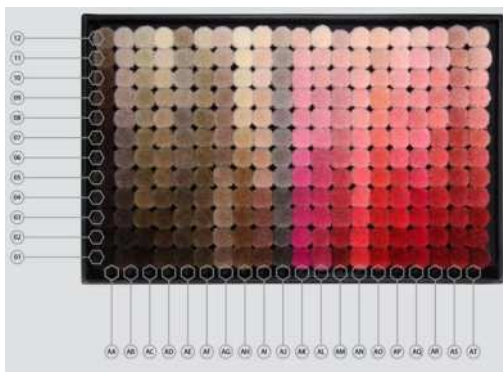

REFLECT YOURSELF

Work with a designer to create a one-of-a-kind pattern for your carpet. Then we produce it with passion.

ABOUT

HAND TUFTED

Hand tufted carpets are a popular choice for interior decoration due to their unique texture and design. These carpets are made by punching strands of wool or other fibers into a canvas or fabric backing using a tufting gun.

The result is a soft and plush carpet that can be customized to fit any design aesthetic. Hand tufted carpets are a great option for those looking for a high-quality, durable, and stylish flooring solution.

Production Process

Design

The design for a hand tufted carpet is first created on paper or digitally. This design is then transferred onto a canvas or fabric backing.

Tufting

The tufting process involves using a tufting gun to insert yarn into the canvas or fabric backing. This process creates the pile of the carpet.

Finishing

After the tufting process is complete, the carpet is sheared and trimmed to create an even surface. The carpet is then stretched and cleaned to remove any excess yarn or debris.

Let's design